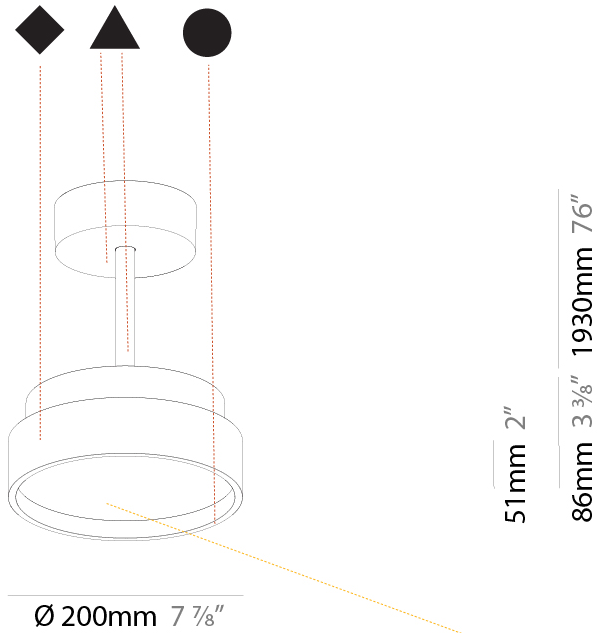

GENERAL

Series: Sign Diva Tube
Subseries: Sign Diva Tube Korona
Partner: Prolicht
Division: Architectural
Installation: Suspension
Product Type: Pendant
Mounting Location: Ceiling
Light Distribution: Direct

PHYSICAL

Shape: Round
Diameter (mm): 200
Diameter (in): 7 7/8
Height (mm): 86
Height (in): 3 3/8
Max. Overall Height (mm): 2016
Max. Overall Height (in): 79 3/8
Weight (kg): 1.789
Weight (lbs): 3.944
Diffuser: PMMA - Opal / Micro-Prism / Sparkling Secret / Vintage Industrial
Fixture Finish: SSR / BKV / CWI / CRY / HAB / UFT / ITA / RUA / FTG / MYG / LOD / PUS / FRO / FUP / KIA / POP / BLS / SPG / MEY / GOH / CHC / COM / ABZ / JAG / OBR / MOS / ROR
Fixture Material: PMMA / Extruded Aluminum / Steel

ELECTRICAL

Lamp Type: LED (Zhaga Standard)
Input Wattage (W): 10
Dimming: Tri-Mode (Non-Dimming and Phase Dimming (120Vac only) and 0-10V Dimming)
Driver Included: Yes
Driver Location: Integrated
Driver Type: Constant Current - Universal
Driver Class: Class 2
Input Voltage (V): 120 - 277
Constant Current (MA): 350

LED

Color Temperature (°K): 2700 / 3000 / 3500 / 4000
Max. Delivered Lumen (lm): 836 / 895 / 903 / 921
Nominal Lumen (lm): 1280 / 1370 / 1382 / 1410
CRI: >90 CRI
Lamp Life (hrs): 50000

OPTICAL

RATINGS AND CERTIFICATIONS

Certified By: Certified for North American Standards
IP rating: IP20