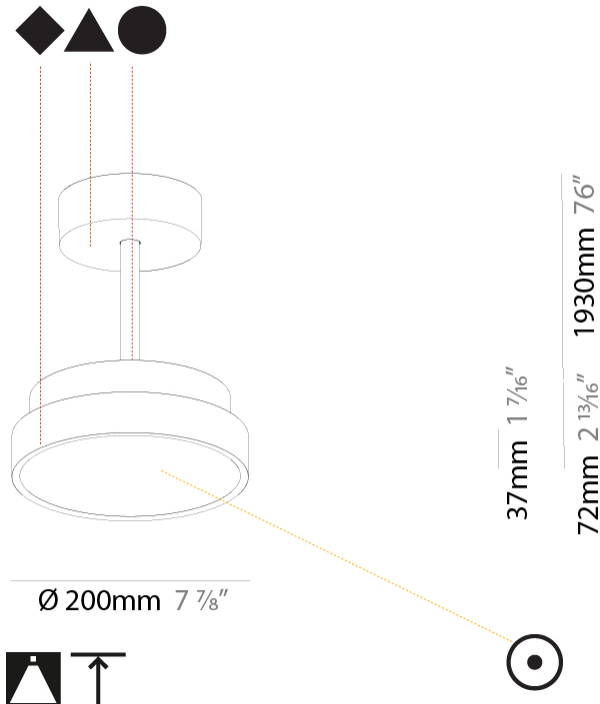

GENERAL

Series: Sign Diva Tube
Subseries: Sign Diva Tube
Partner: Prolicht
Division: Architectural
Installation: Suspension
Product Type: Pendant
Mounting Location: Ceiling
Light Distribution: Direct

PHYSICAL

Shape: Round
Diameter (mm): 200
Diameter (in): 7 7/8
Height (mm): 72
Height (in): 2 13/16
Max. Overall Height (mm): 1972
Max. Overall Height (in): 77 5/8
Weight (kg): 1.648
Weight (lbs): 3.633
Diffuser: PMMA - Opal / Micro-Prism / Sparkling Secret / Vintage Industrial
Fixture Finish: SSR / BKV / CWI / CRY / HAB / UFT / ITA / RUA / FTG / MYG / LOD / PUS / FRO / FUP / KIA / POP / BLS / SPG / MEY / GOH / CHC / COM / ABZ / JAG / OBR / MOS / ROR
Fixture Material: PMMA / Extruded Aluminum / Steel

ELECTRICAL

Lamp Type: LED (Zhaga Standard)
Input Wattage (W): 10
Dimming: Tri-Mode (Non-Dimming and Phase Dimming (120Vac only) and 0-10V Dimming)
Driver Included: Yes
Driver Location: Integrated
Driver Type: Constant Current - Universal
Driver Class: Class 2
Input Voltage (V): 120 - 277
Constant Current (MA): 350

LED

Color Temperature (°K): 2700 / 3000 / 3500 / 4000
Max. Delivered Lumen (lm): 836 / 895 / 903 / 921
Nominal Lumen (lm): 1280 / 1370 / 1382 / 1410
CRI: >90 CRI
Lamp Life (hrs): 50000

OPTICAL

RATINGS AND CERTIFICATIONS

Certified By: Certified for North American Standards
IP rating: IP20